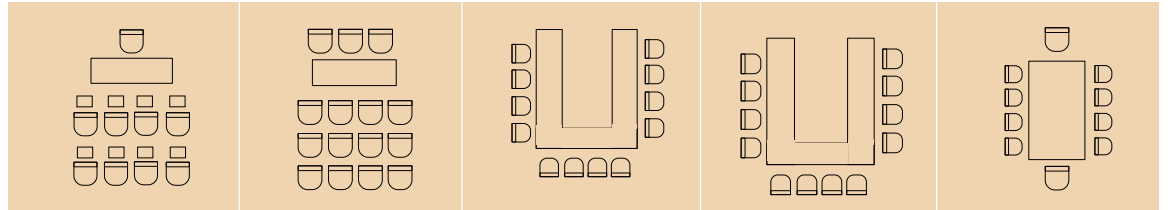

MEETING LAYOUT & SEATING ARRANGEMENT

Name	Size	Classroom	Theatre	U-shape	Double U-shape	Boardroom
Executive Boardroom	20ft * 25 ft	N/A	N/A	N/A	N/A	13
Business Center	20ft * 12.3 ft	N/A	N/A	N/A	N/A	6
Press Room	20ft * 12.5 ft	N/A	N/A	N/A	N/A	N/A
Lion's Den Hall	35ft * 12.5 ft	20	N/A	N/A	N/A	20
Mashariki	77ft * 32 ft	110	120	80	80	60
Magharibi Hall	42ft * 31ft	35	45	45	60	40
Magharibi Ballroom	70ft * 46ft	100	160	N/A	N/A	N/A

	TRAINING PACKAGE		CLASSIC PACKAGE		EXECUTIVE PACKAGE	
	Half Day	Full Day	Half Day	Full Day	Half Day	Full Day
Meeting Room Inclusions						
Use of plenary meeting room	√	√	√	√	√	√
Note pads & pens	√	√	√	√	√	√
Wireless internet & Projector	√	√	√	√	√	√
Standard flipchart & marking pens	√	√	√	√	√	√
Ice water on the table with lime and passion fruit cordial					√	√
Bowl of individually covered mint sweets	√	√	√	√		
Dispenser water	√	√	√	√	√	√
Appletiser & Grapetiser juice					√	√
Bowl of Toffees or Mints					√	√
Tissue Box					√	√
Arrival Welcome Tea Coffee Refreshment (Added Valued)						
Freshly brewed filter coffee and a selection of salon teas			√	√	√	√
Tea time home-bake biscuits			√	√	√	√
Mid-morning Tea Coffee Refreshment Break						
Freshly brewed filter coffee and a selection of salon teas	√	√	√	√	√	√
Sweet tea time treat		√		√		√
Savory tea time treat				√		√
Meetings Lunch Menu with one bottle of soda						
Buffet Lunch	√	√	√	√	√	√
Dessert	√	√	√	√	√	√
Mid-Afternoon Tea Coffee Refreshment Break						
Freshly brewed filter coffee and a selection of salon teas		√		√		√
Sweet tea time treat				√		√
Savory tea time treat						√