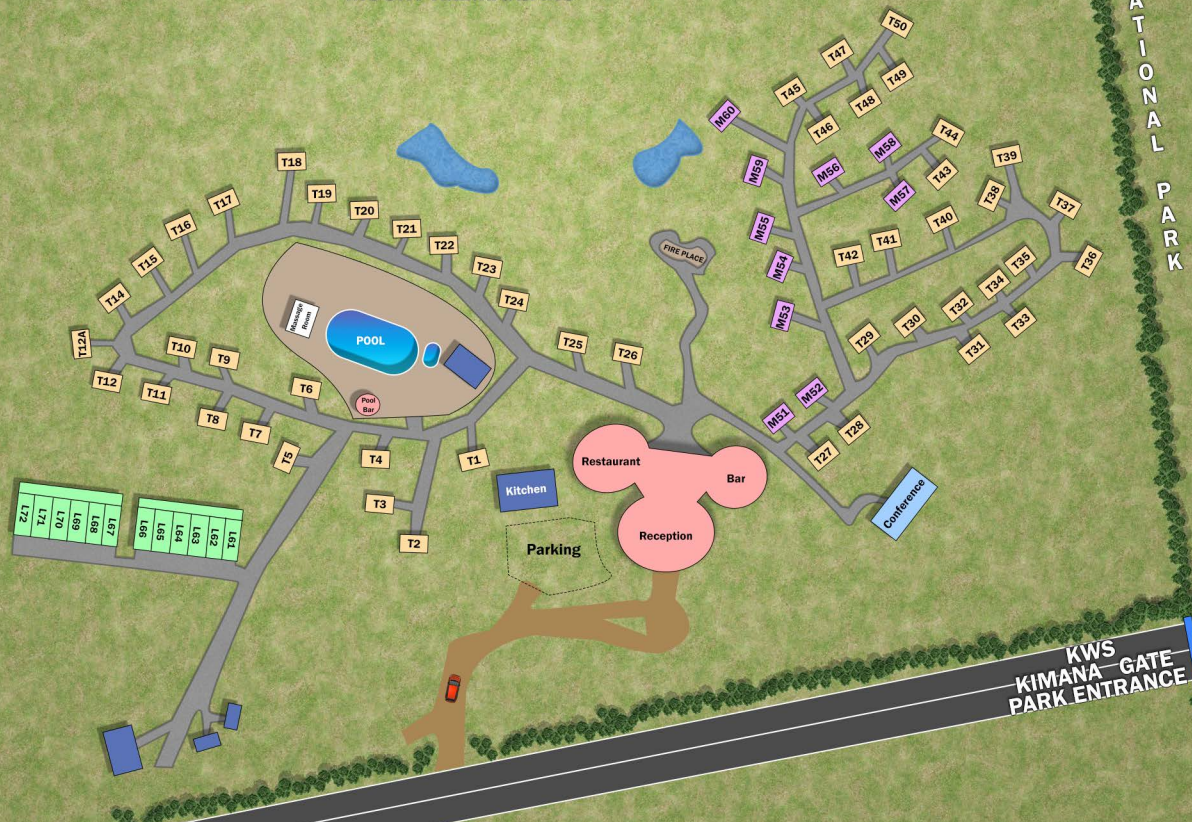

- MILIMA TENTS
- SAFARI TENTS
- LODGE ROOMS
- COMMON AREA
- ADMINISTRATIVE

MOUNT KILIMANJARO

AMBOSSELI NATIONAL PARK

KWS KIMANA GATE PARK ENTRANCE